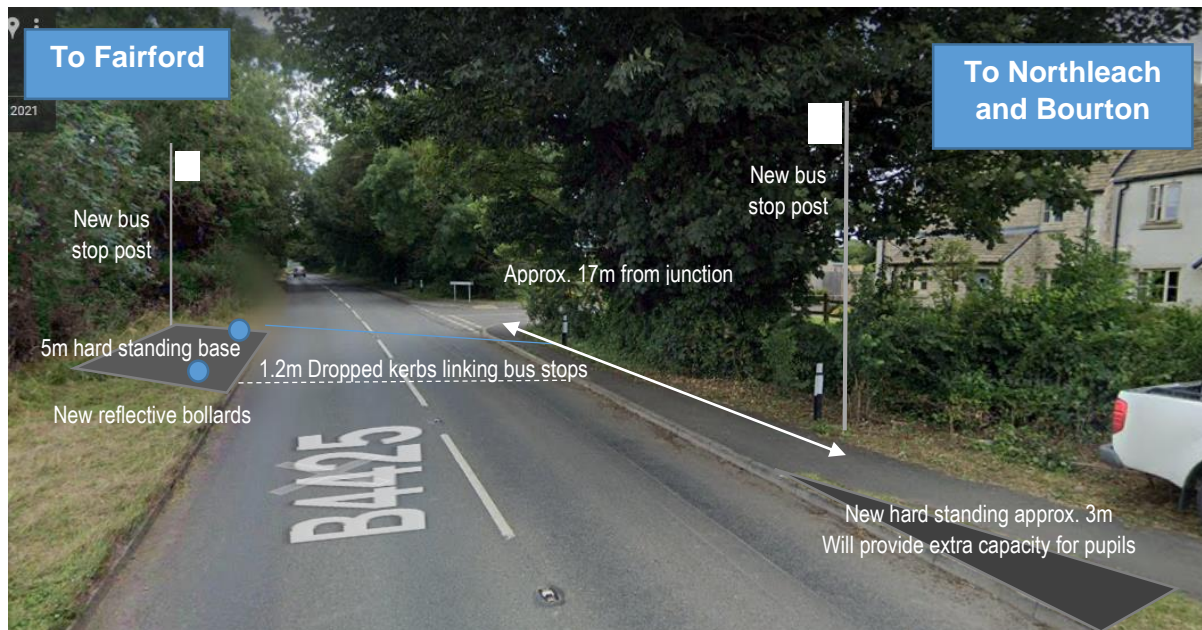

The Quarry - Unmarked bus stops

Arlington Fields

Bus departures from this stop Arlington nr The Quarry

855 Cirencester - Bibury - Northleach - Bourton-on-the-Water

Pulhams Coaches

The numbers circled indicate approximate timings in minutes from Arlington, The Quarry